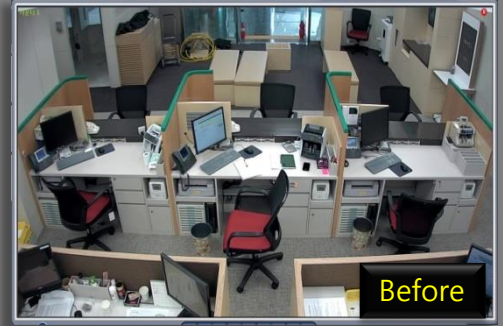

This is a comparison picture of before and after counter recorder, and the camera is Full HD 2.1MP

* Counter Recorder

Self-diagnosis function, alarm and communication status check function.

Up to 16 money counters can be installed on one camera screen

Up to 128 money counters can be installed in one NVR

NVR<->BCR1600 USB 2.0/3.0 supported

BCR1600<->BCR300 RS485

Ensuring system stability with distributor support