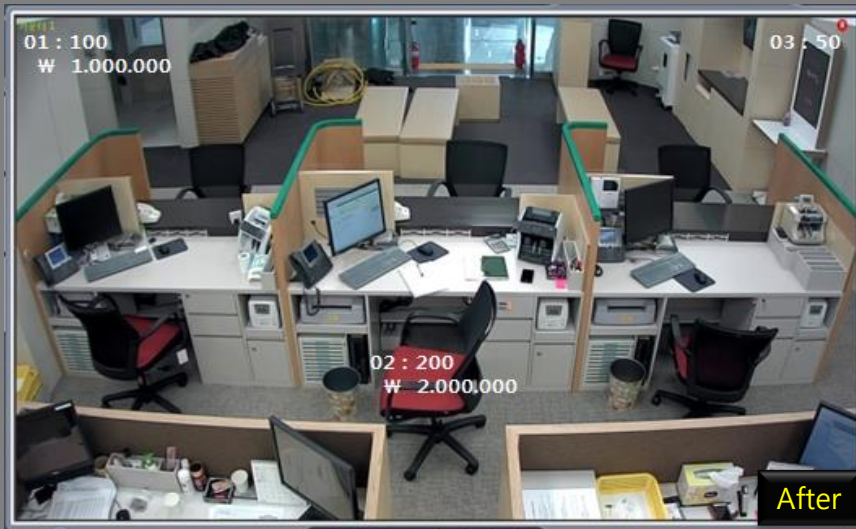

This is a comparison picture of before and after counter recorder, and the camera is Full HD 2.1MP

* Counter Recorder

Self-diagnosis function, alarm and communication status check function.

Up to 16 money counters can be installed on one camera screen

Up to 128 money counters can be installed in one NVR

NVR<->BCR1600 USB 2.0/3.0 supported

BCR1600<->BCR300 RS485

Ensuring system stability with distributor support