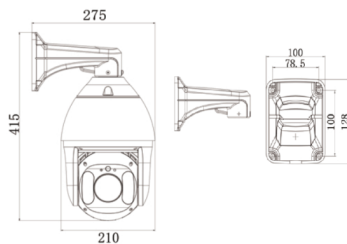

Dimensions

Product Summary

- 1/2.8" Sony low-light CMOS sensor
- Max. 5MP resolution 2592 x 1944 output
- Low illumination 0.001Lux
- 20x optical zoom lens
- Day/Night AWB/MWB,BLC, HLC, 2D/3D-DNR,Shutter, IR-UT
- D-WDR, Mirror, rotate, Defogging
- Multiply Style OSD Overlay, Motion Detection, Privacy Mask
- RTSP and Onvif 17.06 compatible with many third-party NVR
- H.264/H.265 dual-stream media server
- Easy-to-use P2P Cloud service
- Support user authentication, video data encryption
- Support Alarm Snapshot to Email and FTP
- Multiply WEB browser IE,Firefox 32bit ESR, PC Client, Mobile APP remote access
- Lightning protection 4000V
- Strong water-proof housing IP66
- 8 pcs Array IR Led, IR distance 120-160 meters

Major Specifications

* Specifications are subject to change without prior notice.

Model Name		SV-MP55520
Camera	Image Sensor	1/2.8" Sony IMX335 CMOS
	Effective Pixels	5 megapixels
	Electronic Shutter	AUTO, 1/25s ~ 1/100000s
	Min. Illumination	0.01Lux@F1.2(AGC ON), 0Lux IR on
	Day/Night	Auto/Color/(B/W)/Timing
	WDR	Digital WDR
	White Balance	Auto/Manual
	AGC/BLC/HLC	Support
Encode	DNR	2D/3D DNR
	Other	Multi-lines OSD, Motion Detection, Privacy Mask, Mirror
	Video Standard	H.264/H.265
	Video Resolution	Main Stream:15fps@5MP(2592x1944),25fps@4MP/3MP,30fps@1080P/720P Sub Stream: D1/VGA(640x480)/360P/QVGA@25fps
	Video Bitrates	32Kbps - 8Mbps, VBR/CBR
IR Led	Audio Standard	G.711-u/G.711-a
	OSD Overlay	Title and Time overlay
Lens	IR Led	8pcs array IR Led (4 near + 4 far)
	IR Distance	120-160 M
Optional Function	Focal length	4.7-94mm
	IRIS	F1.6-3.5
	View angle	64 - 2.9 °
	Zoom	20x optical zoom
PTZ	Optional Function	High power POE, Audio in/out
	Pan/Tilt Range	Pan: 0° ~ 360°; Tilt: -15° ~ 90°
	Preset Point	255
	Control Speed	Pan: 0.5° ~60° /s; Tilt: 0.5° ~60° /s
	Horizontal Scanning	Support
	Auto Cruising	Support
	Pattern Scanning	Support
	Power on Action	Preset/Scan/Cruise/Pattern
Power-off Recovery	Support	
Network Services	Protocol	HTTP/RTSP/FTP/NFS/SNMP/DHCP/NTP, etc.
	P2P	Yes
	Web	IE , Firefox (32bit esr), etc.
	Media	CMS, Android, IOS
General	ONVIF	17.06 compatible
	Network Port	1-RJ45, 100Mbps, POE optional
	Power Supply	12 VDC ± 10%
	Power Consumption	< 20 W
	Operating Temp.	-35℃-(+60)℃, 10%-90%RH
Size	Φ210(mm)×415(mm)	
Weight	2.5kg