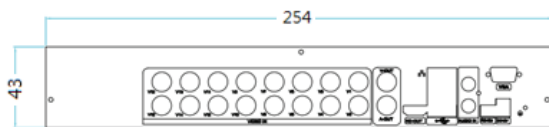

Dimensions

Product Summary

- Realtime with 1280x1440(240/200 fps)
- ONVIF or Vendor generic
- 300fps@4K2K + 300fps@D1/VGA
- 4 Line-in /1 Line-out & Audio on HDMI
- USB Device (HDD, Thumb Drive), NAS & Remote via Network
- Raw data format, Support with the Embedded Player
- Embedded AVI formatting
- Embedded AVI formatting
- One RS485 ports, PTZ using UCC
- RMS / Web / MAC OSX / Android / iOS
- Various resolution Size/Quality/FPS,
- Dual Streaming

Major Specifications