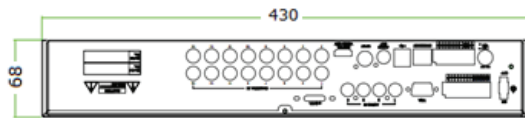

## Dimensions

## Product Summary

- Realtime with 1280x1440(480/400 fps)
- Half Realtime (240/200 fps)
- D1(NTSC/PAL), 960H(NTSC/PAL), 720p25/30, 720p50/60, 1080p25/30, 1440p15/25/30
- ONVIF or Vendor generic
- 4 Line-in /1 Line-out & Audio on HDMI
- USB Device (HDD, Thumb Drive), NAS & Remote via Network
- Raw data format, Support with the Embedded Player
- One RS485 ports, PTZ using UCC
- Various resolution Size/Quality/FPS,
- Configurable Dual Recording