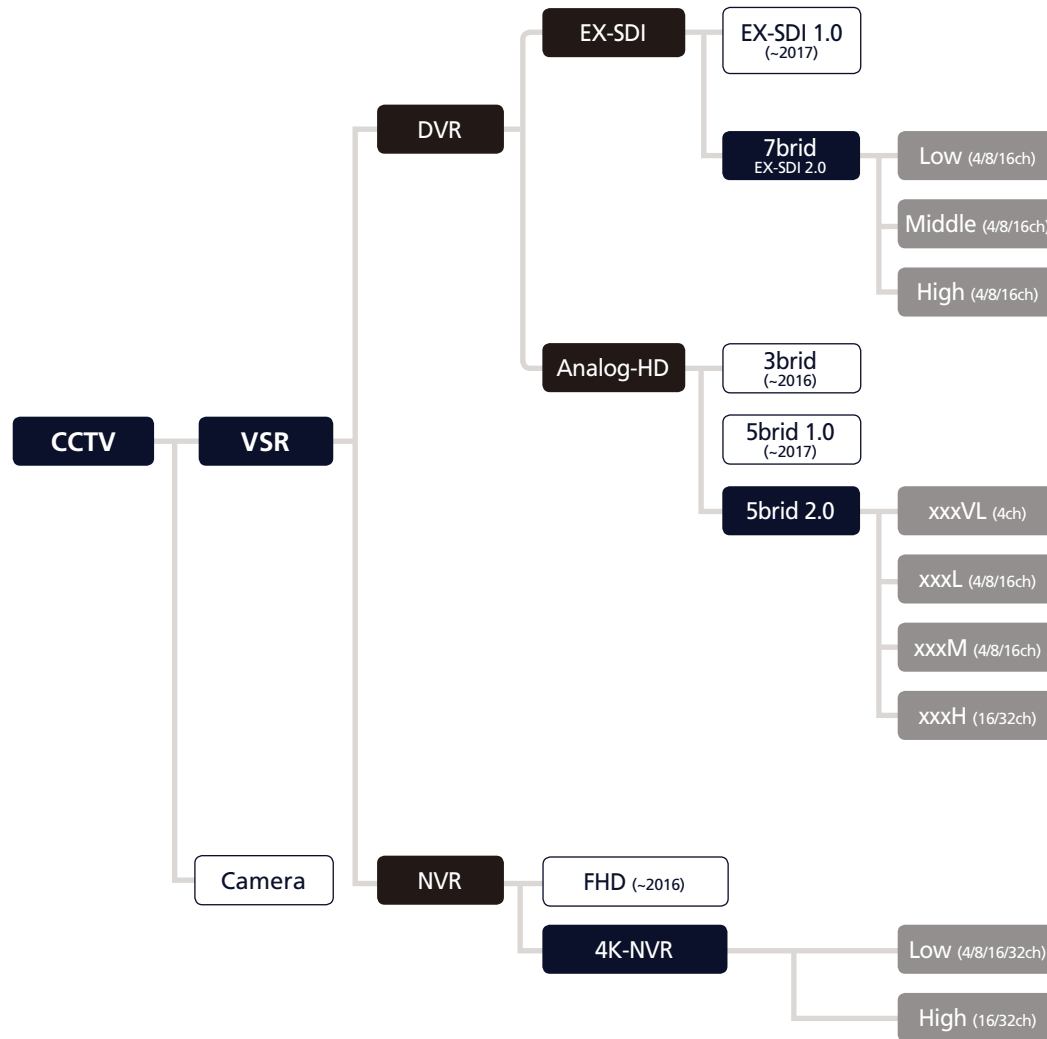

Product Tree

DVR

Analog-HD

5brid 2.0 Since 2017

Classification : Hybrid of TVI, AVI, CVI, 960H, IP
Resolution : 8MP, 4MP, 3MP, 2MP, 960H
Channels : 4 / 8 / 16 / 32ch

5brid 3.0 Coming soon

Classification : H.265 Codec

EX-SDI

EX-SDI 2.0 Since 2018

Classification : 7brid of HD-SDI, EX-SDI, TVI, AVI, CVI, 960H, IP
Resolution : 8MP, 4MP, 3MP, 2MP, 960H
Channels : 4 / 8 / 16ch

NVR

4K-NVR Since 2017

Classification : 4K IP
Resolution : 4K, 5MP, 4MP, 3MP, 2MP, 720P, 960H
Channels : 4 / 8 / 16 / 32ch