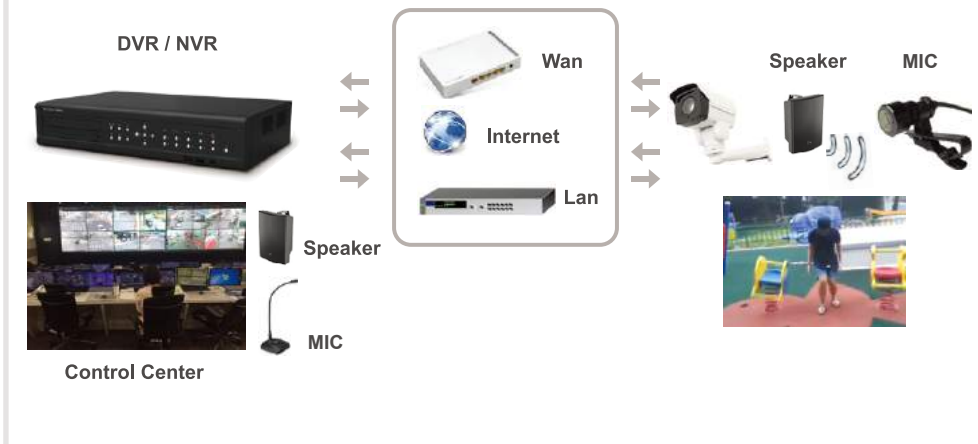

Multi Channel Spot

Resolution - Max. FHD / Interface - TVI
 Multi Channel - Display on Spot Monitor (1ch/4ch/9ch/16ch)

IPC Connection Status

VA(Video Analytics)

All-IN-ONE Intelligent Video Analytics System

Analyzes the real-time video from CCTV cameras or recorded video data by detecting, tracking and classifying moving objects to detect and record / playback / search the predefined events.

People Counting

Fire & Smoke Detection

Two way audio

Heat Map

Violence Detection

Software

Menu List

- Live / Search/ Display
- Capture / Backup / Remote-Setup
- Sound / PTZ / Alarm out / V-Auto / Tour / E-Map

Key features