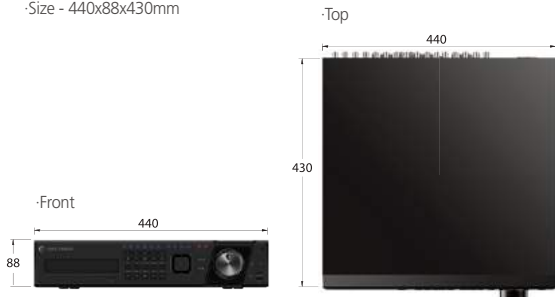

Network Software

- VMS, RMS
- Smartphone Viewer : SmartEyes_Pro

·Mac Viewer

Dimensions

·Size - 440x88x430mm

DVR : 5brid 2.0 / 7brid EX-SDI 2.0 / UTP

View

Features