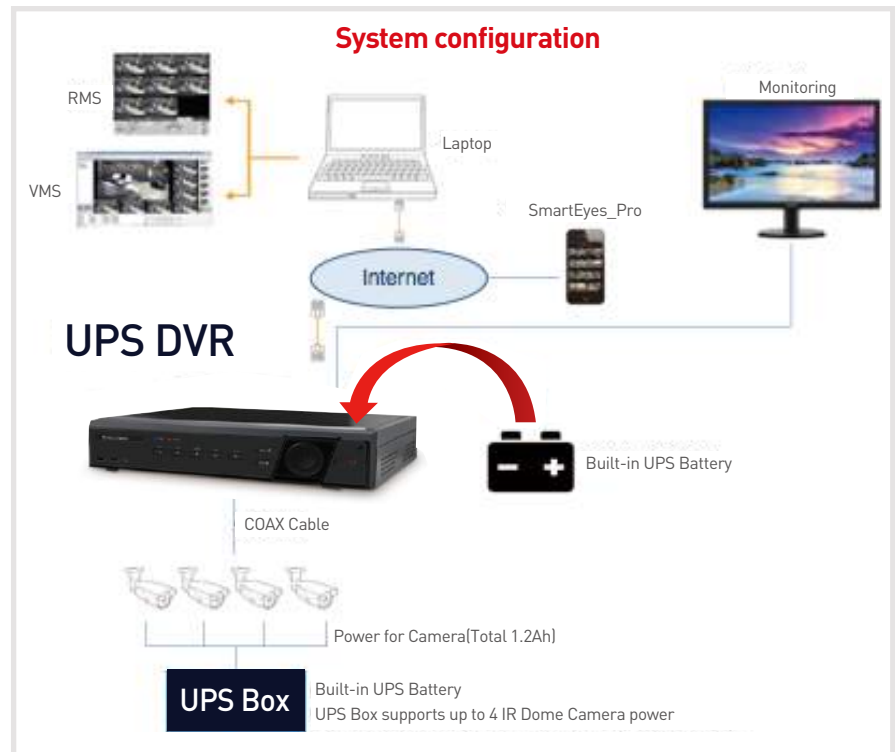

Marine DVR

Variety of uses

- Recording all actions on deck when fishing, sailing, cruising
- Prevent accidents from blind spot(Stern section, Engine room)
- Assist to maneuver and dock
- Keep as an evidence for marine accident

Key features

- Anti - Vibration, moisture/damp ingress, corrosion, UV
- GPS for time correction
- SSD adoption for storage medium
- All-in-One monitor type for saving space

UPS DVR

Key Features

- Built-in UPS
- 4 BNC Input / Lite case
- Keep recording 10 min. when black out, power failure occurred
- Affordable cost/ for SOHO
- Additional accessories : UPS BOX for UPS function of camera
- Used non-explosive safe battery