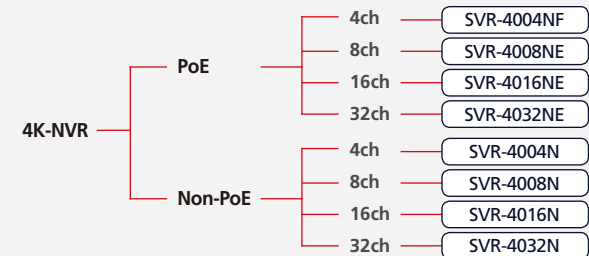

NVR

Middle-end

3 HDD Bays, 1 eSATA

Low-end

2 HDD Bays, 1 eSATA

Entry Level

1 HDD Bay

DVR Specification