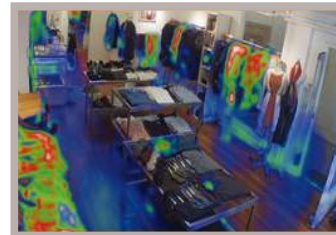

IPC Connection Status

VA(Video Analytics)

All-IN-ONE Intelligent Video Analytics System

Analyzes the real-time video from CCTV cameras or recorded video data by detecting, tracking and classifying moving objects to detect and record / playback / search the predefined events.

People Counting

Fire & Smoke Detection

Two way audio

Heat Map

Violence Detection