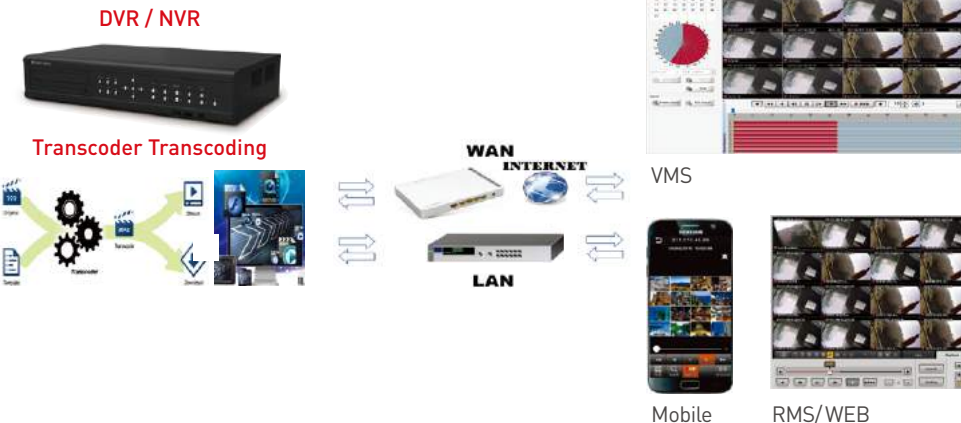

Transcoding Playback