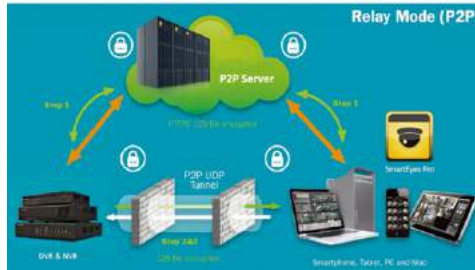

Relay Mode (P2P)

If the Secu-vision DVR & NVR installed in a network environment with Firewall, VPN/Security Gateway, the Secu-vision P2P server will try to penetrate the Gateway/Firewall first, if this does not operate it will automatically switch to "Relay Mode" and so still allow the user to get video streaming.

In relay mode the videos are going to be remitted through the Secu-vision P2P server, since this server relay is consuming the bandwidth of Secu-vision P2P server. Therefore video viewing is limited to one minute in order not to overload the server.