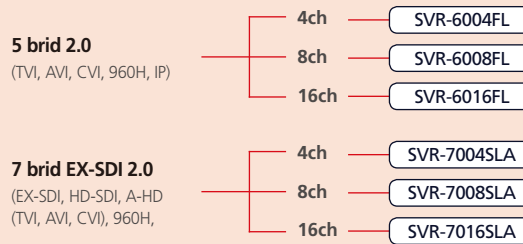

·Smartphone Viewer : SmartEyes_Pro

·Mac Viewer

Dimensions

·Size - 260x45x240mm

Selection Guide

High-end

6 HDD Bays, Jog Shuttle, 2 eSATA

DVR

NVR

Middle-end

3 HDD Bays, 1 eSATA

Low-end

2 HDD Bays, 1 eSATA

Entry Level

1 HDD Bay

DVR Specification