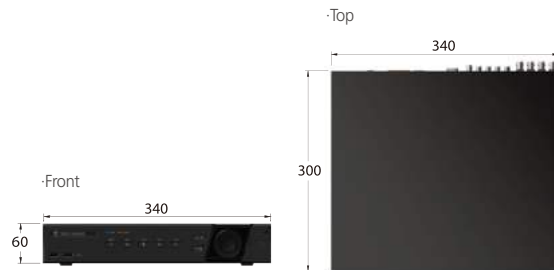

Network Software

·VMS, RMS

·Smartphone Viewer : SmartEyes_Pro

·Mac Viewer

Dimensions

·Size - 340x60x300mm

Network Software

·VMS, RMS