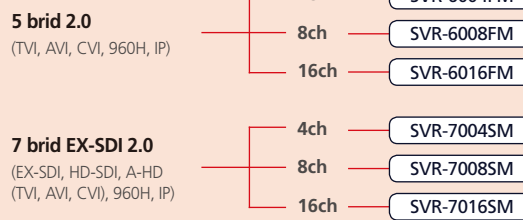

Network Software

·VMS, RMS

·Smartphone Viewer : SmartEyes_Pro

·Mac Viewer

Dimensions

·Size - 340x60x300mm

Network Software

·VMS, RMS

·Smartphone Viewer : SmartEyes_Pro

·Mac Viewer

Dimensions

·Size - 260x45x240mm

Selection Guide

High-end

6 HDD Bays, Jog Shuttle, 2 eSATA

DVR

NVR

Middle-end

3 HDD Bays, 1 eSATA

Low-end

2 HDD Bays, 1 eSATA

Entry Level

1 HDD Bay

DVR Specification