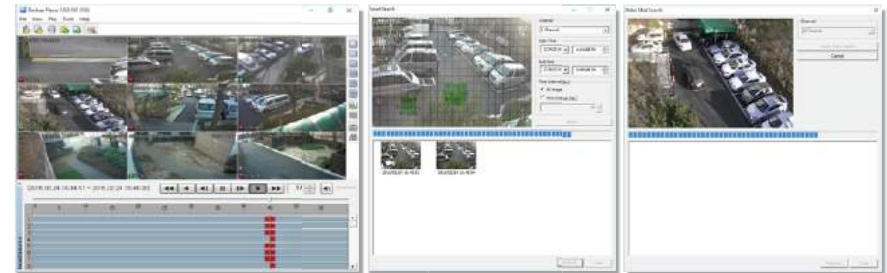

Sub-Software

Backup Player (Play / Smart Search / Watermark Search)

Video-encoder (AVI / MPEG1)