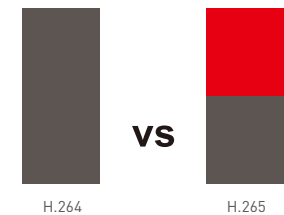

Storage space