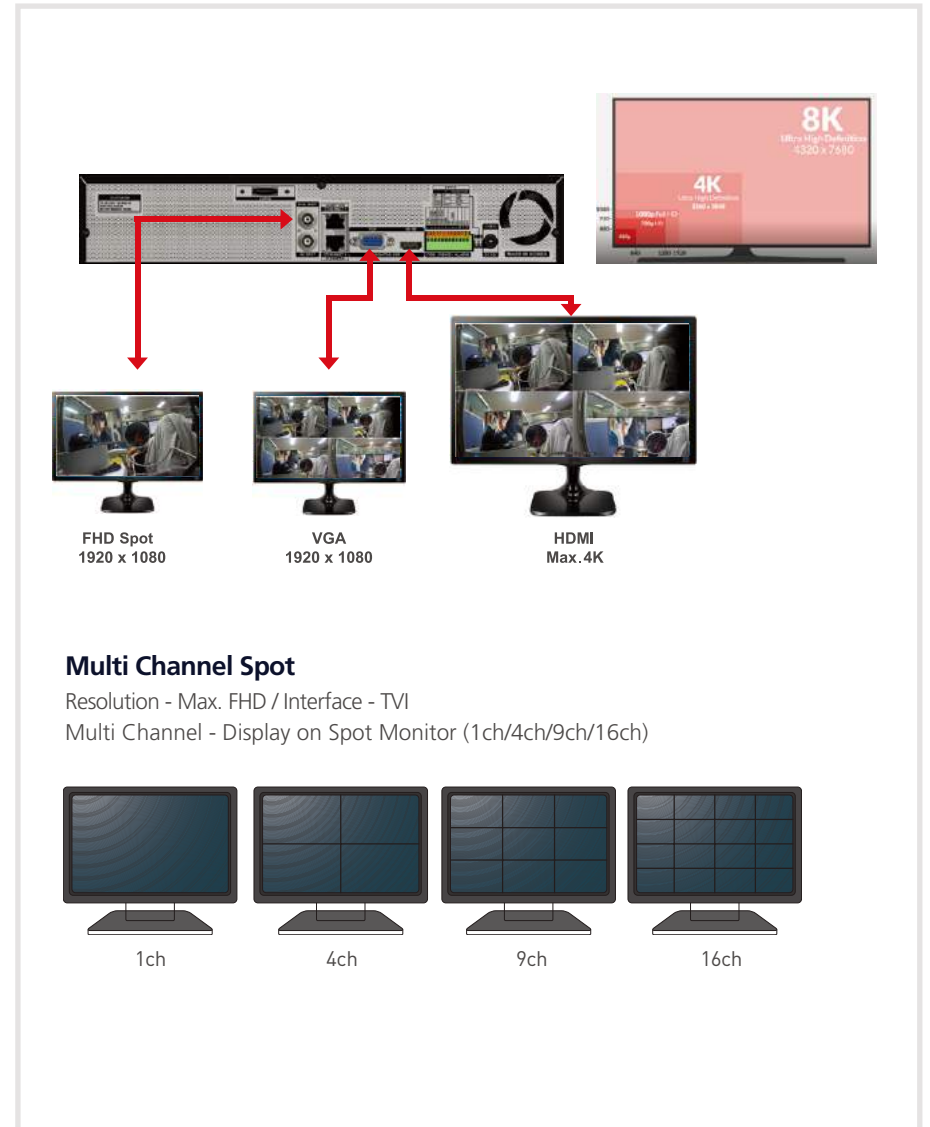

Push Notification

QR code for easy network connection

Transcoding Playback

NVR Network Configuration

UHD Display & FHD Spot

Coaxitron(UTC)

Coaxitron allows a single cable for PTZ Data communication and Video over. When this cable is used in conjunction with a Coaxitron enable for an extra RS485 cable.

Multi Channel Spot

Resolution - Max. FHD / Interface - TVI
 Multi Channel - Display on Spot Monitor (1ch/4ch/9ch/16ch)

IPC Connection Status

VA(Video Analytics)

All-IN-ONE Intelligent Video Analytics System