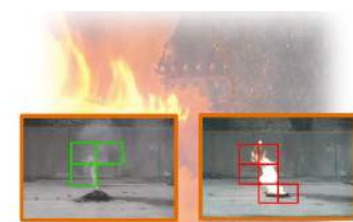

Fire & Smoke Detection