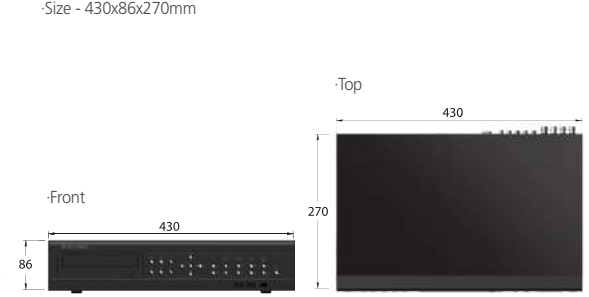

Network Software

- VMS, RMS
- Smartphone Viewer : SmartEyes_Pro

·Mac Viewer

Dimensions

·Size - 430x86x270mm

Low-end

Entry Level

DVR : 5brid 2.0 / 7brid EX-SD1 2.0
 NVR : 4K