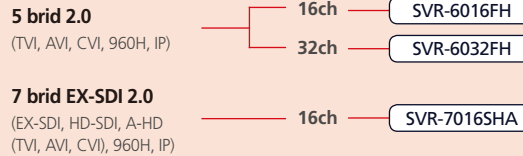

Network Software

·VMS, RMS

·Smartphone Viewer : SmartEyes_Pro

·Mac Viewer

Dimensions

·Size - 340x60x300mm

Network Software

·VMS, RMS

·Smartphone Viewer : SmartEyes_Pro

·Mac Viewer

Dimensions

·Size - 260x45x240mm

Selection Guide

High-end

6 HDD Bays, Jog Shuttle, 2 eSATA

DVR

NVR

Middle-end

3 HDD Bays, 1 eSATA

Low-end

2 HDD Bays, 1 eSATA

Entry Level

1 HDD Bay

DVR Specification