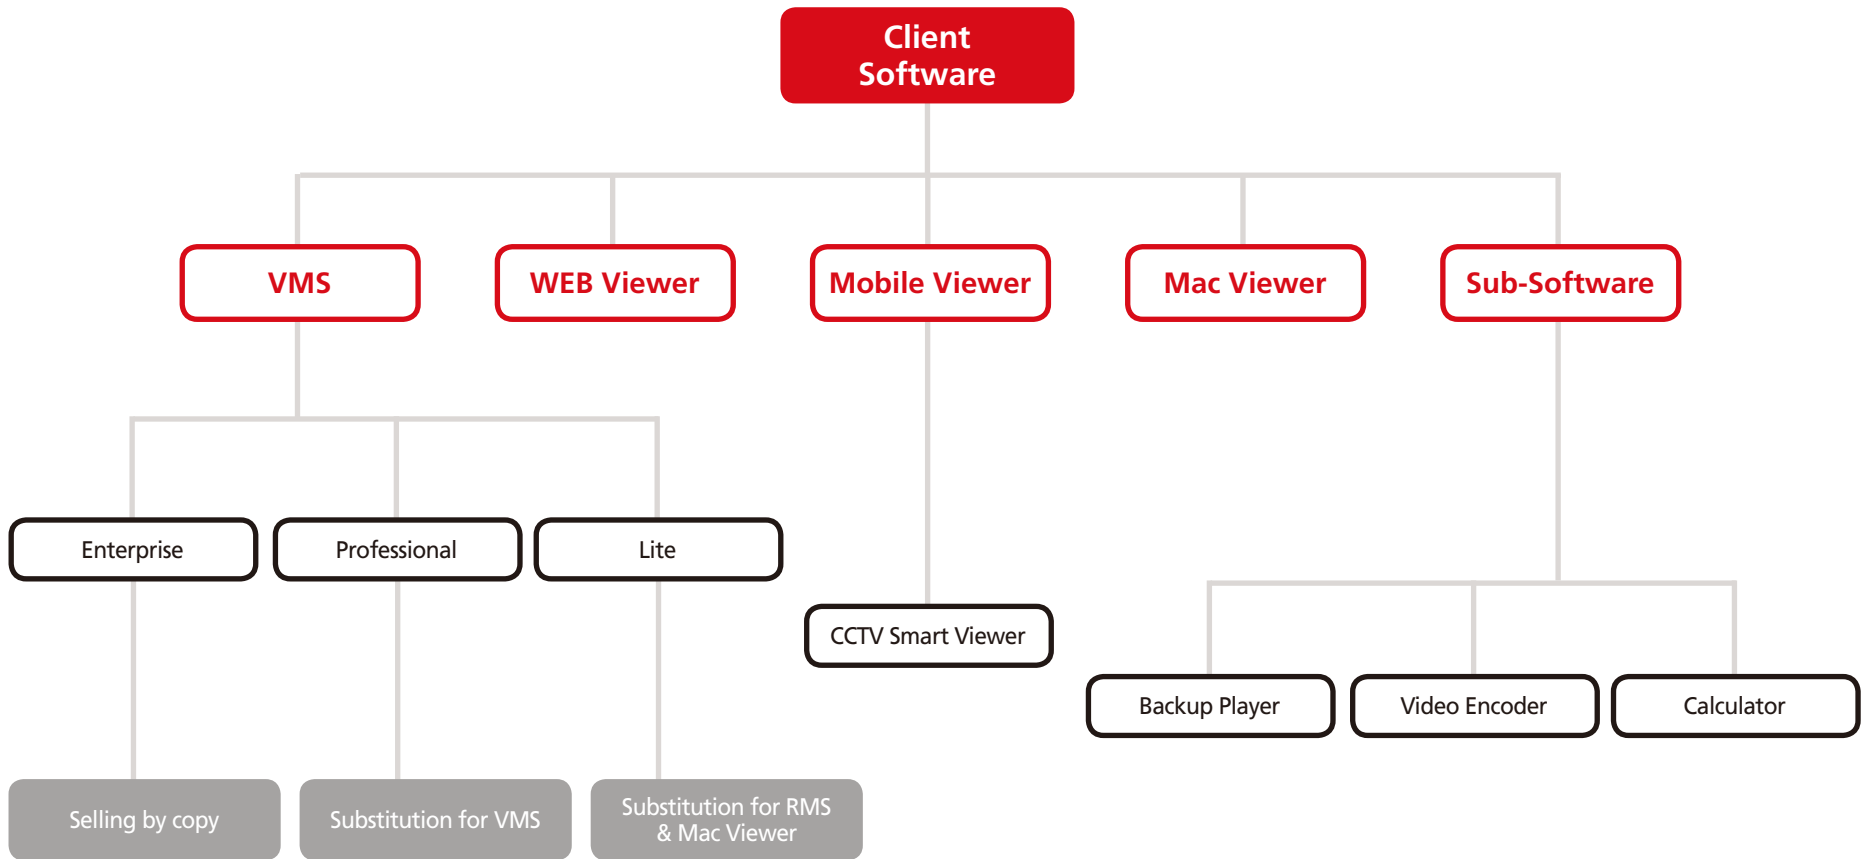

Multi Channel Spot

Resolution - Max. FHD / Interface - TVI
 Multi Channel - Display on Spot Monitor (1ch/4ch/9ch/16ch)

IPC Connection Status

VA(Video Analytics)

All-IN-ONE Intelligent Video Analytics System

Analyzes the real-time video from CCTV cameras or recorded video data by detecting, tracking and classifying moving objects to detect and record / playback / search the predefined events.

People Counting

Fire & Smoke Detection

Two way audio

Heat Map

Violence Detection

Software

Menu List

- Live / Search/ Display
- Capture / Backup / Remote-Setup
- Sound / PTZ / Alarm out / V-Auto / Tour / E-Map

Key features

- Multi OS support(Windows / Mac OS / Linux)
- IP Camera support(ONVIF)
- Screen Docking & Floating
- Favorite Menu Configuration
- Custom Screen Layout Display

VMS (Previous version)

Live / Playback / Download