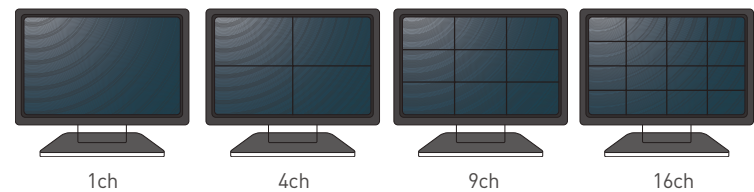

Multi Channel Spot

Resolution - Max. FHD / Interface - TVI
 Multi Channel - Display on Spot Monitor (1ch/4ch/9ch/16ch)

IPC Connection Status

VA(Video Analytics)

All-IN-ONE Intelligent Video Analytics System