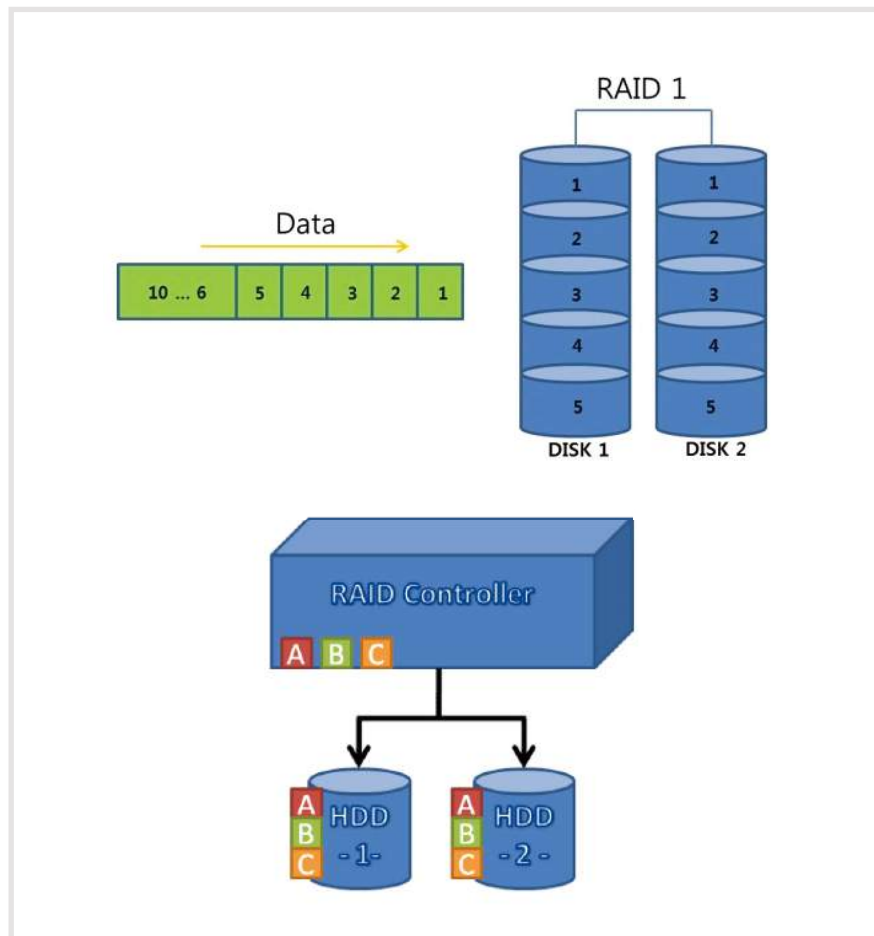

Key features

- Anti - Vibration, moisture/damp ingress, corrosion, UV
- GPS for time correction
- SSD adoption for storage medium
- All-in-One monitor type for saving space

UPS DVR

Key Features

- Built-in UPS
- 4 BNC Input / Lite case
- Keep recording 10 min. when black out, power failure occurred
- Affordable cost/ for SOHO
- Additional accessories : UPS BOX for UPS function of camera
- Used non-explosive safe battery

RAID 1 Configuration

Key Features

- Store the same data in two hard disks at the same time
- Provide high reliability - Fault tolerance
- Writing speed (performance) remains unchanged
- Improve the reading speed
- Right to store the important data

RTSP dual recording

P2P Service

Normal Mode (P2P)

In most of the video surveillance environment where there is normally neither VPN/Security Gateway nor Firewall installed, the Secu-vision P2P server will establish a point to point(P2P). Tunnel with direct connection between the client devices(mobile phone, tablet, and PC) and the Secu-vision DVR & NVR.