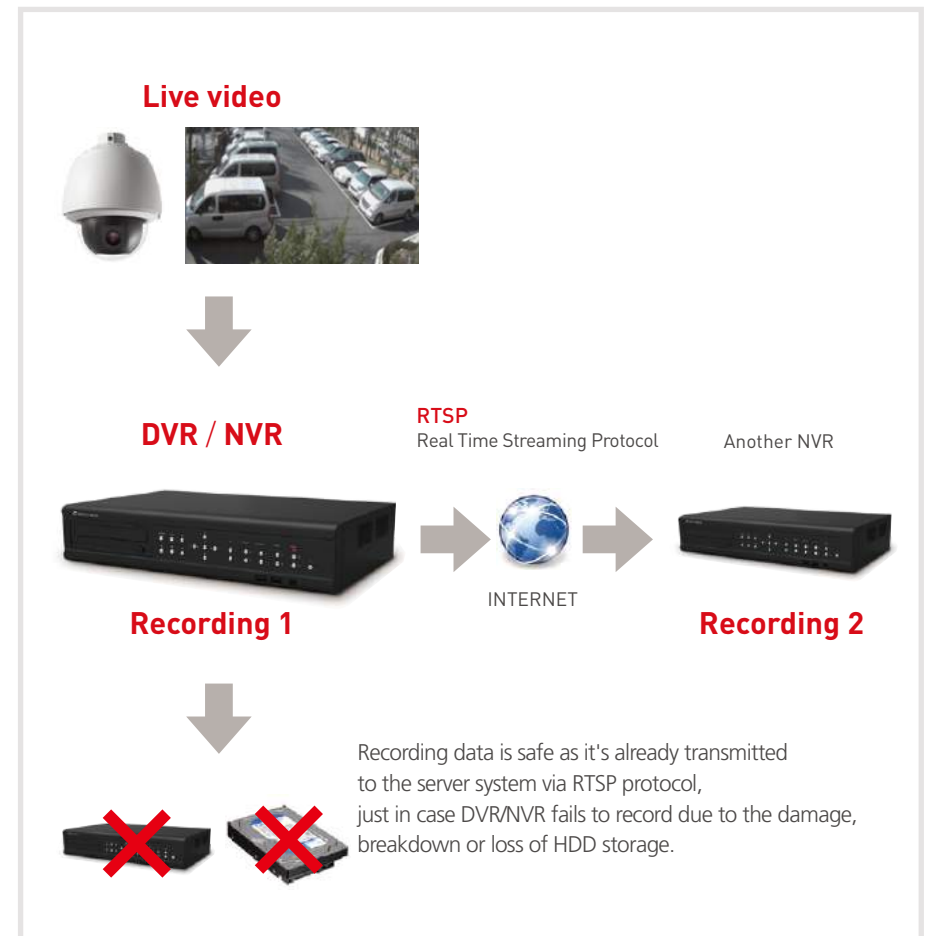

Marine DVR

Variety of uses

- Recording all actions on deck when fishing, sailing, cruising
- Prevent accidents from blind spot(Stern section, Engine room)
- Assist to maneuver and dock
- Keep as an evidence for marine accident

Key features

- Anti - Vibration, moisture/damp ingress, corrosion, UV
- GPS for time correction
- SSD adoption for storage medium
- All-in-One monitor type for saving space

UPS DVR

Key Features

- Built-in UPS
- 4 BNC Input / Lite case
- Keep recording 10 min. when black out, power failure occurred
- Affordable cost/ for SOHO
- Additional accessories : UPS BOX for UPS function of camera
- Used non-explosive safe battery

RTSP dual recording

P2P Service

Normal Mode (P2P)

In most of the video surveillance environment where there is normally neither VPN/Security Gateway nor Firewall installed, the Secu-vision P2P server will establish a point to point(P2P). Tunnel with direct connection between the client devices(mobile phone, tablet, and PC) and the Secu-vision DVR & NVR.

Relay Mode (P2P)

If the Secu-vision DVR & NVR installed in a network environment with Firewall, VPN/Security Gateway, the Secu-vision P2P server will try to penetrate the Gateway/Firewall first, if this does not operate it will automatically switch to "Relay Mode" and so still allow the user to get video streaming.