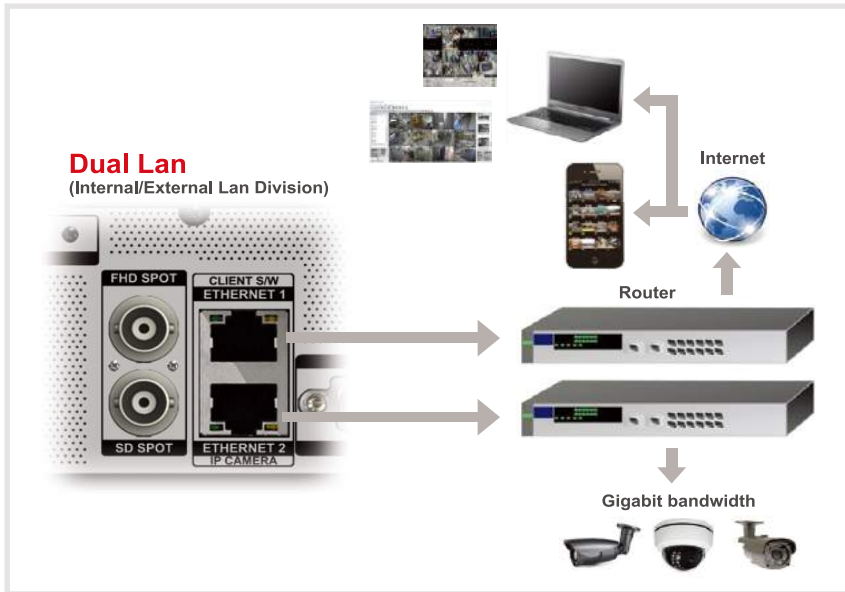

Relay Mode (P2P)

If the Secu-vision DVR & NVR installed in a network environment with Firewall, VPN/Security Gateway, the Secu-vision P2P server will try to penetrate the Gateway/Firewall first, if this does not operate it will automatically switch to "Relay Mode" and so still allow the user to get video streaming.

Push Notification

QR code for easy network connection

Transcoding Playback

NVR Network Configuration

UHD Display & FHD Spot

Coaxitron(UTC)

Coaxitron allows a single cable for PTZ Data communication and Video over. When this cable is used in conjunction with a Coaxitron enable for an extra RS485 cable.

Multi Channel Spot

Resolution - Max. FHD / Interface - TVI
 Multi Channel - Display on Spot Monitor (1ch/4ch/9ch/16ch)

IPC Connection Status

VA(Video Analytics)

All-IN-ONE Intelligent Video Analytics System

Analyzes the real-time video from CCTV cameras or recorded video data by detecting, tracking and classifying moving objects to detect and record / playback / search the predefined events.

People Counting