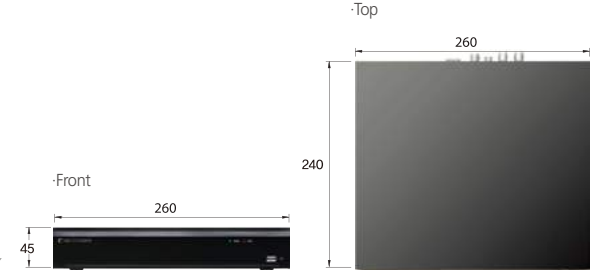

Network Software

·VMS, RMS

·Smartphone Viewer : SmartEyes_Pro

·Mac Viewer

Dimensions

·Size - 340x60x300mm

Network Software

·VMS, RMS

·Smartphone Viewer : SmartEyes_Pro

·Mac Viewer

Dimensions

·Size - 260x45x240mm

Selection Guide

High-end

6 HDD Bays, Jog Shuttle, 2 eSATA

DVR