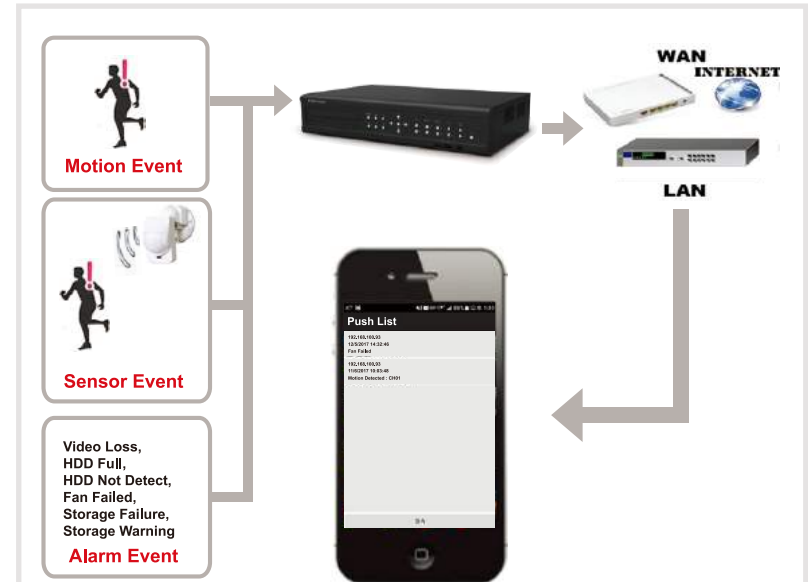

Push Notification