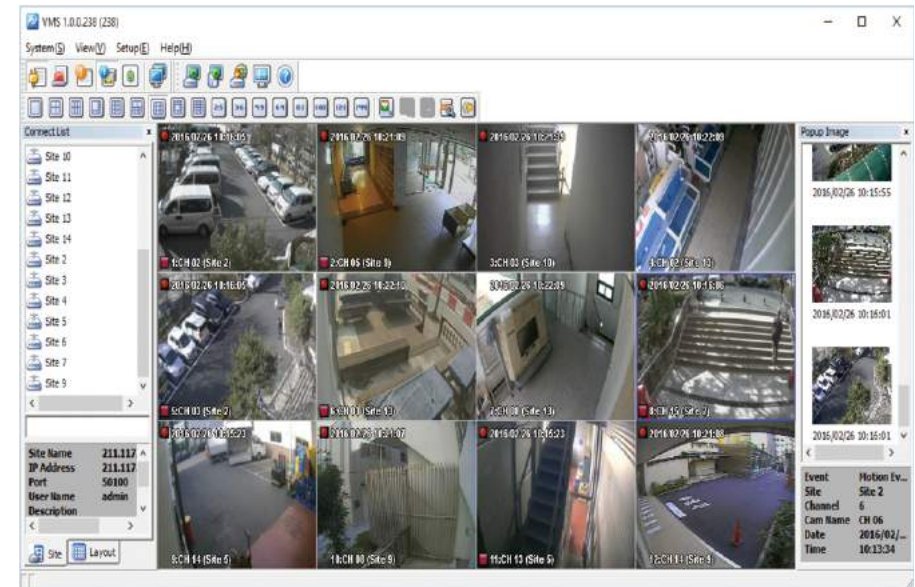

- Multi OS support(Windows / Mac OS / Linux)
- IP Camera support(ONVIF)
- Screen Docking & Floating
- Favorite Menu Configuration
- Custom Screen Layout Display

VMS (Previous version)

Live / Playback / Download

- Max. 256DVR / NVR Compatibility
- Max. 576ch Simultaneous Live Monitoring (Use of Triple Monitoring)
- Health Manager
- Video Encoder(AVI Converter)
- Smart Search

Convenient Alarm Manager

- Alarm(Alarm Out / Popup Image / Instant Live) settings available by each event(Normal / Alarm / Record Event / Fail / Network)
- Time Selection available(Each Channel)

Easy Layout Manager

- Saving the screen layout without entering a menu
- Simply loading recordings on the layout lists

Firmware Upgrade

- Upgrade firmware if an upper version is in the firmware folder
- Firmware upgrade at a time for a number of registered recorders